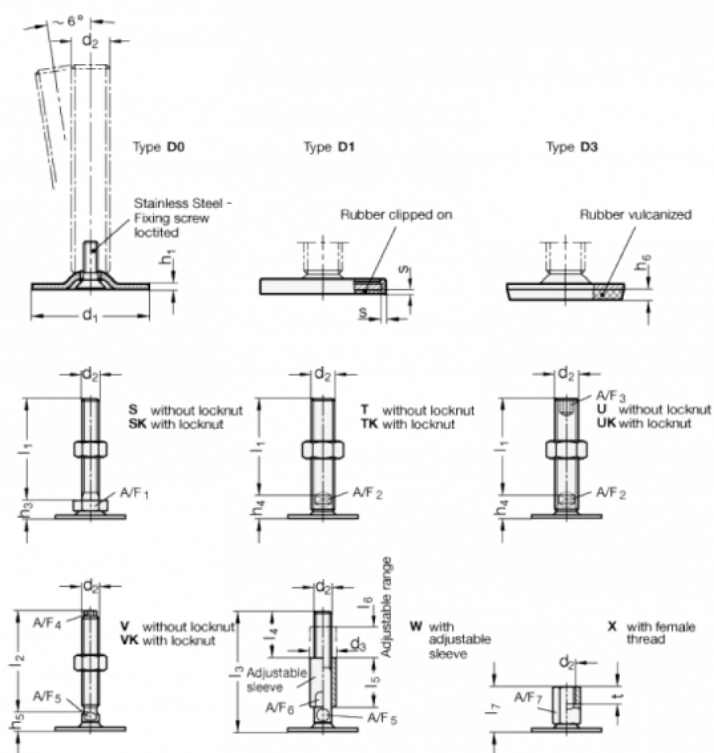

Article number: 204180M1050D0SK
 Description: E+G levelling foot
 GN 41-80-M10-50-D0-SK
 Note: SK With nut, External hexagon at the bottom

Measures

A/F1 = 17
 d_1 = 80
 d_2 = M10
 h_1 = 3
 h_3 = 11
 h_6 =
 h_7 = 50
 s =